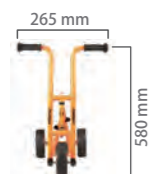

Mini Rolly
64190 (L690 W390 H590)

With "Mini Rolly" even the youngest kids get into gear! Two wheels at the end of the roller prevent it from tipping over. Therefore, "Mini Rolly" offers a stable footing for the smallest children, who might not yet be able to hold their balance.