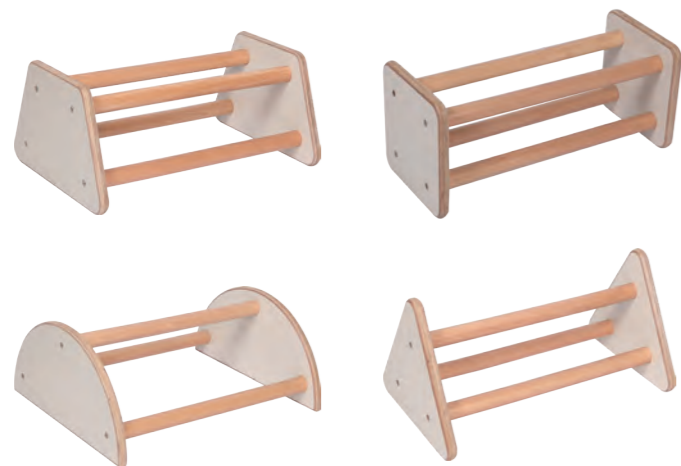

Base
Made of birch plywood & solid beech wood
in natural wood and white colour.

VIVAIO
Trapezium Base
845799 (L450 W310 H200)

Square Base
845800 (L450 W200 H200)

Trapezium Base
845801 (L450 W400 H200)

Triangular Base
845802 (L450 W260 H230)