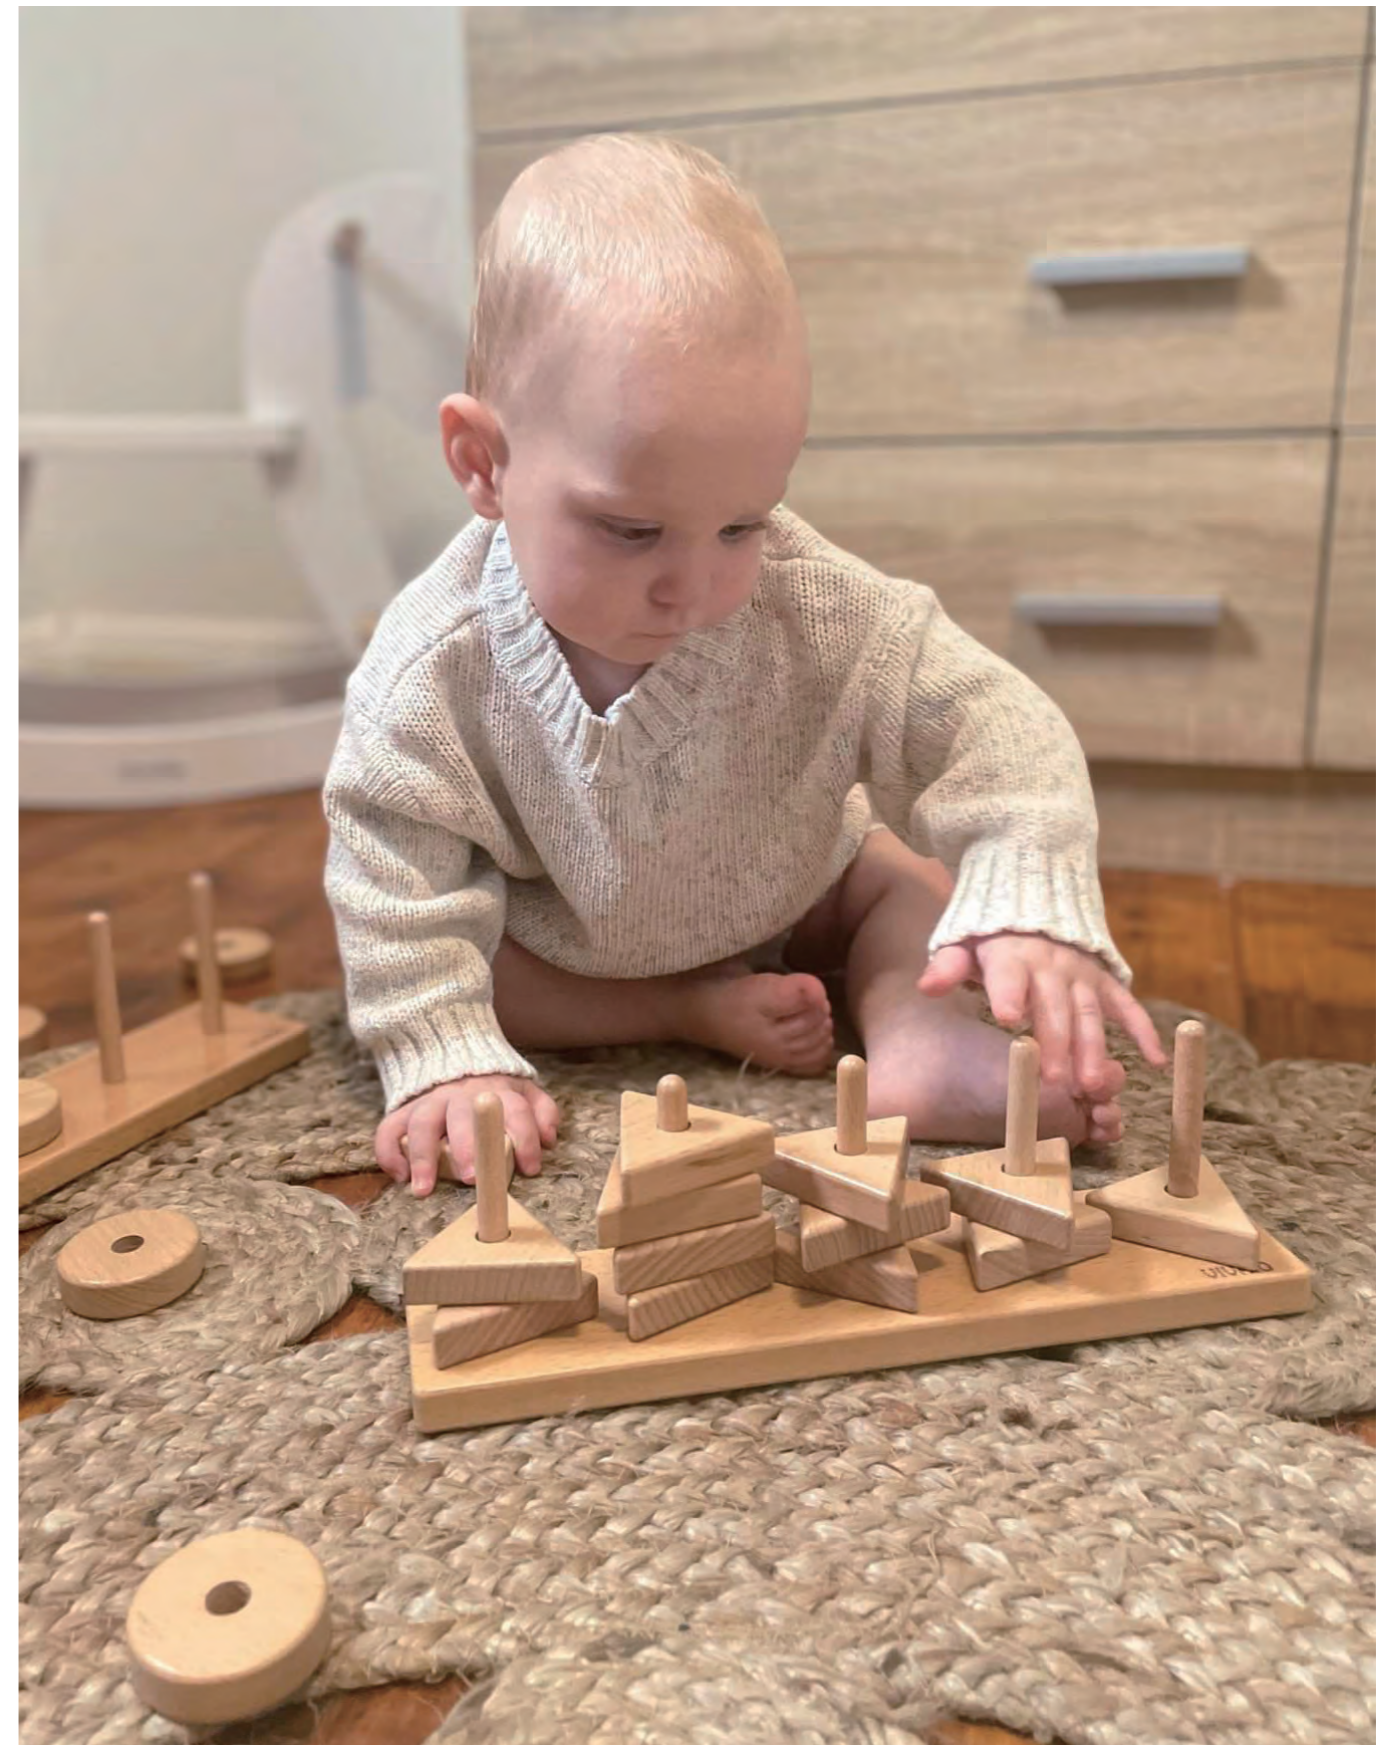

18M+

beleduc
Track Rollers Set of 5
66050 (L200 W150 H80)

With the "Set of 5 Track Rollers", it is possible to form streets or embellish sandcastles with patterns. Thus, children can enjoy much room for creativity.

18M+

beleduc
Shovel
66060 (L715)

The durable multi "Shovel" is not only ideal for digging in the sand, but also for shovelling snow in the winter.

18M+

The VIVAIO soft edge furniture range is a uniquely designed collection of versatile and functional furniture pieces specifically for use in early childhood environments. Featuring soft moulded end pieces, this range is both safe and durable. A contemporary range showcasing a natural wood grain.