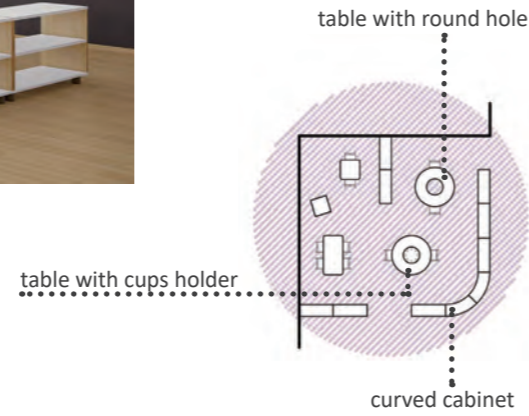

Creative Space

beleduc
FURNITURE
Verona 21
846051 (L1041 W437 H530) R 35 90°