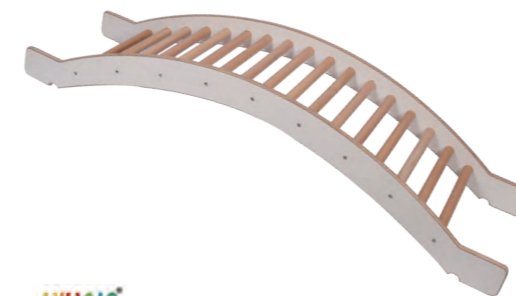

Link

Made of birch plywood & solid beech wood in natural wood and white colour.

VIVAIO
Bridge
845803 (L1500 W400 H300)