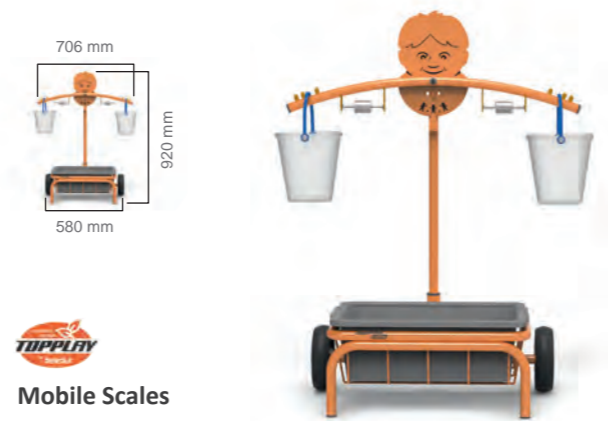

**Mobile Scales
64370 (L706 W533 H920)**

The new scale is a classic measuring instrument and perfect educational aid to combine playing with and learning about weight for children aged 4 years and older. Includes 1 x scale, 2 x buckets and 1 x practical basin.