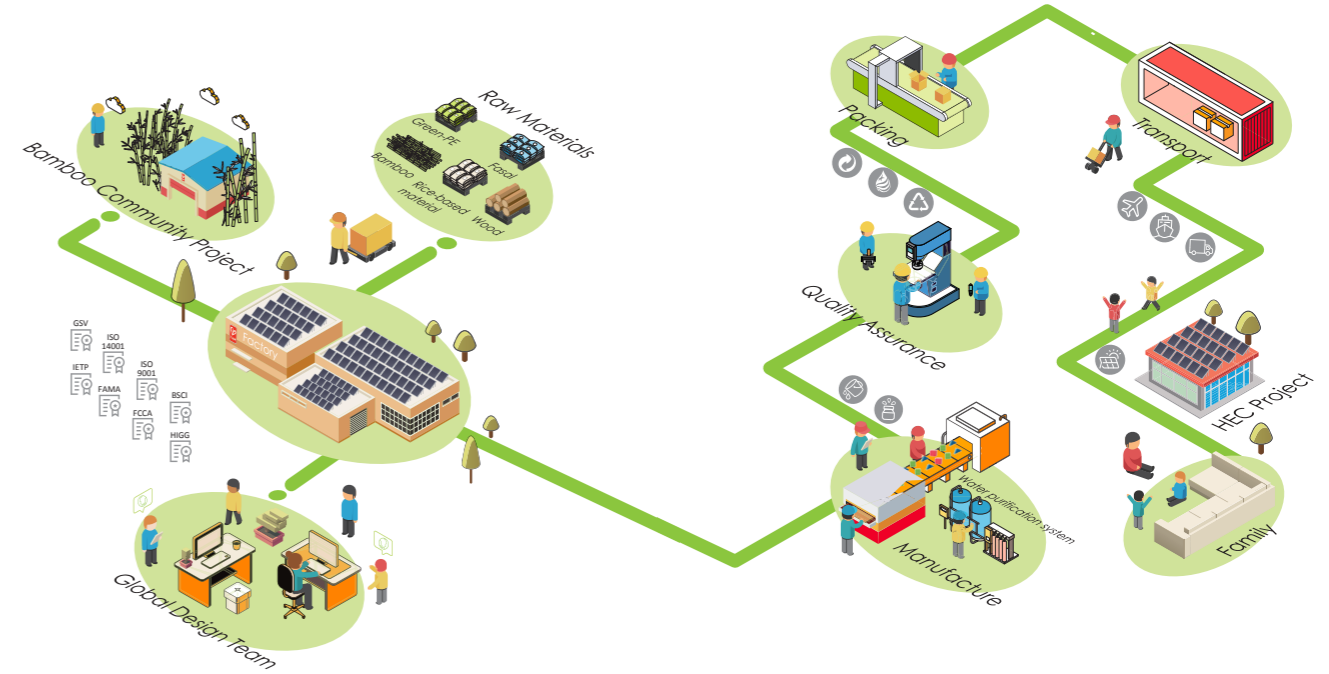

- ✓ Educational games
- ✓ Well-designed furniture
- ✓ Value for money arts & crafts materials
- ✓ Indoor & outdoor physical wellbeing equipment

WHAT WE OFFER

World Class Safety

Children's safety is our first priority. All our products meet, and more often, exceed the strictest international standards for quality and safety including: AS/NZS ISO8124, GB 6675, ASTM F963, EN71, and CCPSA.

Our products are not only recognised by well-known evaluation associations in early year education with global awards, but are also rewarded by the child's smile.

Sustainably Produced Products

From product design and material selection to the manufacturing and packaging process, we strictly follow the "minimum ecological cost" principle.