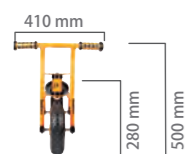

Little Walker
64030 (L750 W405 H500)

With this vehicle, children can experience their centre of gravity and learn to coordinate their balance.