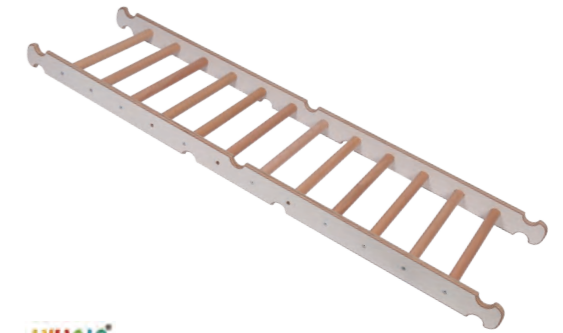

Trapezium Base
 845801 (L450 W400 H200)

Triangular Base
 845802 (L450 W260 H230)

Link

Made of birch plywood & solid beech wood in natural wood and white colour.

VIVAIO
Bridge
 845803 (L1500 W400 H300)

VIVAIO
Ladder
 845804 (L1500 W400 H80)

VIVAIO
Rock Wall
 845805 (L1500 W400 H80)
 One side with stoppers.
 The other with complete slide.

This outdoor climbing range starts with 9 models to combine in a number of configurations. These models include: platforms, trestles, a curved shape, bridges, ladders, all frames are finished in beautiful grey colour. They are created to be an important component in assisting gross motor skills development.