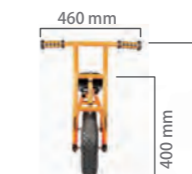

Walker
64040 (L910 W455 H620)

With our "Walker", children learn to keep and vary their balance. In addition, it offers a great preparation for riding a bicycle later.