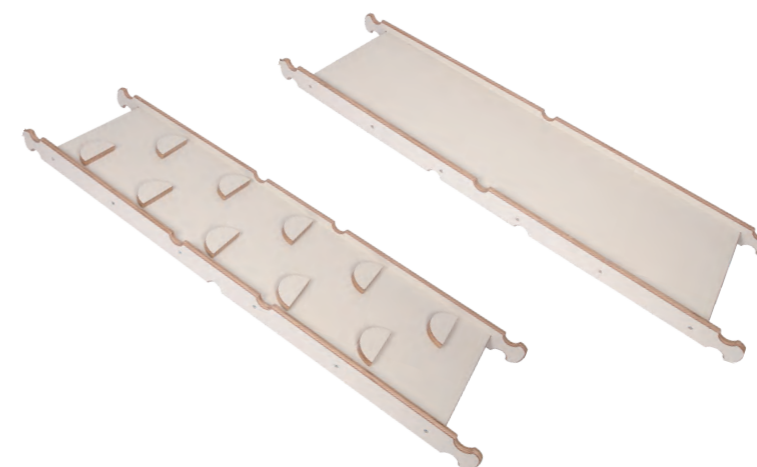

Trapezium Base
 845801 (L450 W400 H200)

Triangular Base
 845802 (L450 W260 H230)

Link

Made of birch plywood & solid beech wood in natural wood and white colour.

VIVAIO
Bridge
 845803 (L1500 W400 H300)

VIVAIO
Ladder
 845804 (L1500 W400 H80)

VIVAIO
Rock Wall
 845805 (L1500 W400 H80)
 One side with stoppers.
 The other with complete slide.

This outdoor climbing range starts with 9 models to combine in a number of configurations. These models include: platforms, trestles, a curved shape, bridges, ladders, all frames are finished in beautiful grey colour. They are created to be an important component in assisting gross motor skills development.