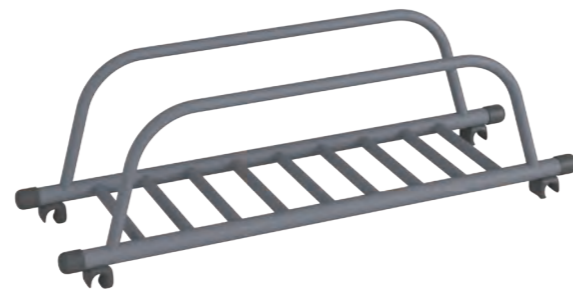

VIVAIO

Trapezium Trestle S
842526 (L535 W560 H405)

VIVAIO

Trapezium Trestle M
842527 (L635 W600 H545)

VIVAIO

Trapezium Trestle H
842528 (L755 W770 H845)

VIVAIO

Trapezium Trestle L
842529 (L1190 W450 H580)

VIVAIO

Curving Trestle
842530 (L1200 W450 H585)

VIVAIO
Arch Bridge
 842531 (L1185 W450 H585)

VIVAIO
Mini Arpad Bridge
 842532 (L1170 W450 H585)

VIVAIO
Ladder
 842533 (L1055 W355 H75)

VIVAIO
Ladder with Handles
 842534 (L1145 W355 H370)

VIVAIO
Play Boat
 842970 (L2000 W1000 H600)
 This play boat includes a moveable steering wheel and rudder with two benches behind for a group of children to do different role plays and have a lot of fun. Made of solid Finnish wood, durable and specially treated for outdoor use. Regular maintenance guide for longevity and best working conditions is offered with the product.
 3+