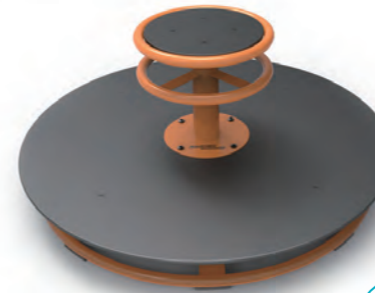

Water animals can be placed on the grid with a clip to add more fun

Waterbasins with plugs hold water for children to play

Powder-coated steel pipe to form round and smooth corners

Carousel
64360 (L850 W850 H360)

The carousel offers the possibility to actively make it go round or hold on safely to the handhold. Children can sit opposite each other and play together. The carousel can be easily moved around easily transported to different play areas. Our carousel trains children's sense of balance and body coordination.